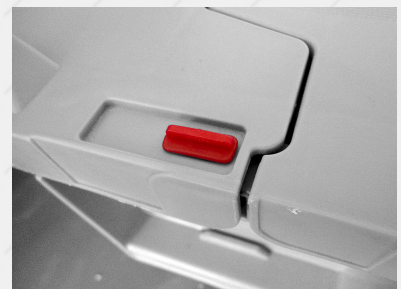

Unisto Twist-Off

Easy to apply Push-Fit Security Seal. Typical applications include tote boxes and attached lidded containers. Used in the Retail, Transport and Post business. Off-set fingers for additional security. Easy to remove - twists off at the head for easy hand removal. Available in various plastic colours

Features of this security seal

Type of Seal

Special Seals

Application

Boxes
